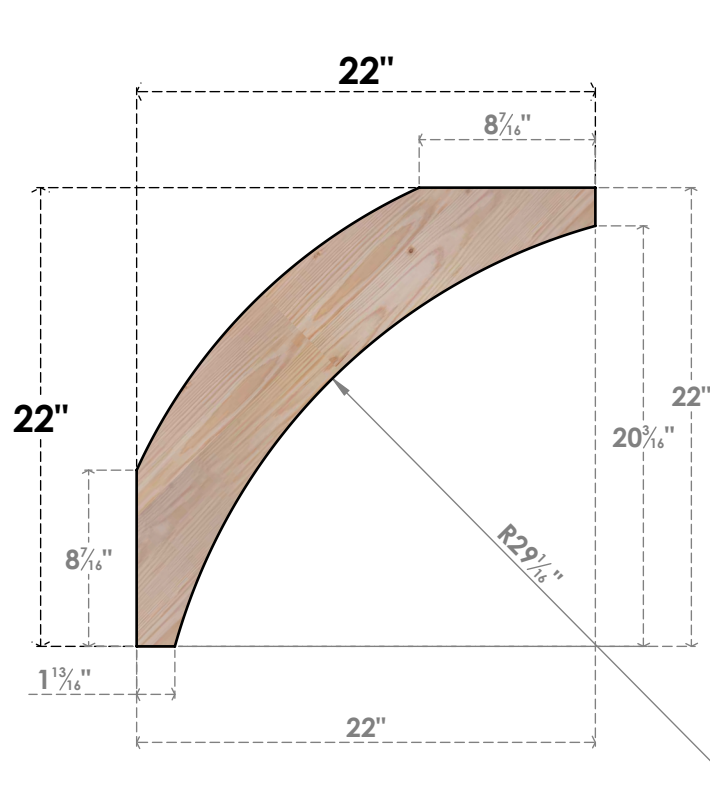

BRC06X22X22THR00SDF

5 1/2"W X 22"D X 22"H THORTON SMOOTH BRACE, DOUGLAS FIR

SIDE

FRONT

EKENA MILLWORK
 2300 WEST MAIN ST.
 CLARKSVILLE, TX 75426
 TOLL FREE: 866-607-0453
 WWW.EKENAMILLWORK.COM

NOTES

1. INSTALLATION TO BE COMPLETED IN ACCORDANCE WITH MANUFACTURER'S SPECIFICATIONS.
2. DRAWING MAY NOT BE TO SCALE
3. THIS DRAWING IS INTENDED FOR DESIGN AND PLANNING PURPOSES ONLY.
4. ALL INFORMATION CONTAINED HEREIN WAS CURRENT AT THE TIME OF DEVELOPMENT BUT MUST BE REVIEWED AND APPROVED BY THE PRODUCT MANUFACTURER TO BE CONSIDERED ACCURATE.
5. PRODUCTS ARE NOT KILN DRIED. THIS ITEM IS UNIQUE AND WILL CONTAIN THE NATURAL VARIATIONS THAT THE WOOD SPECIES OFFERS. THIS MAY RESULT IN VARIATIONS UP TO 1/4"